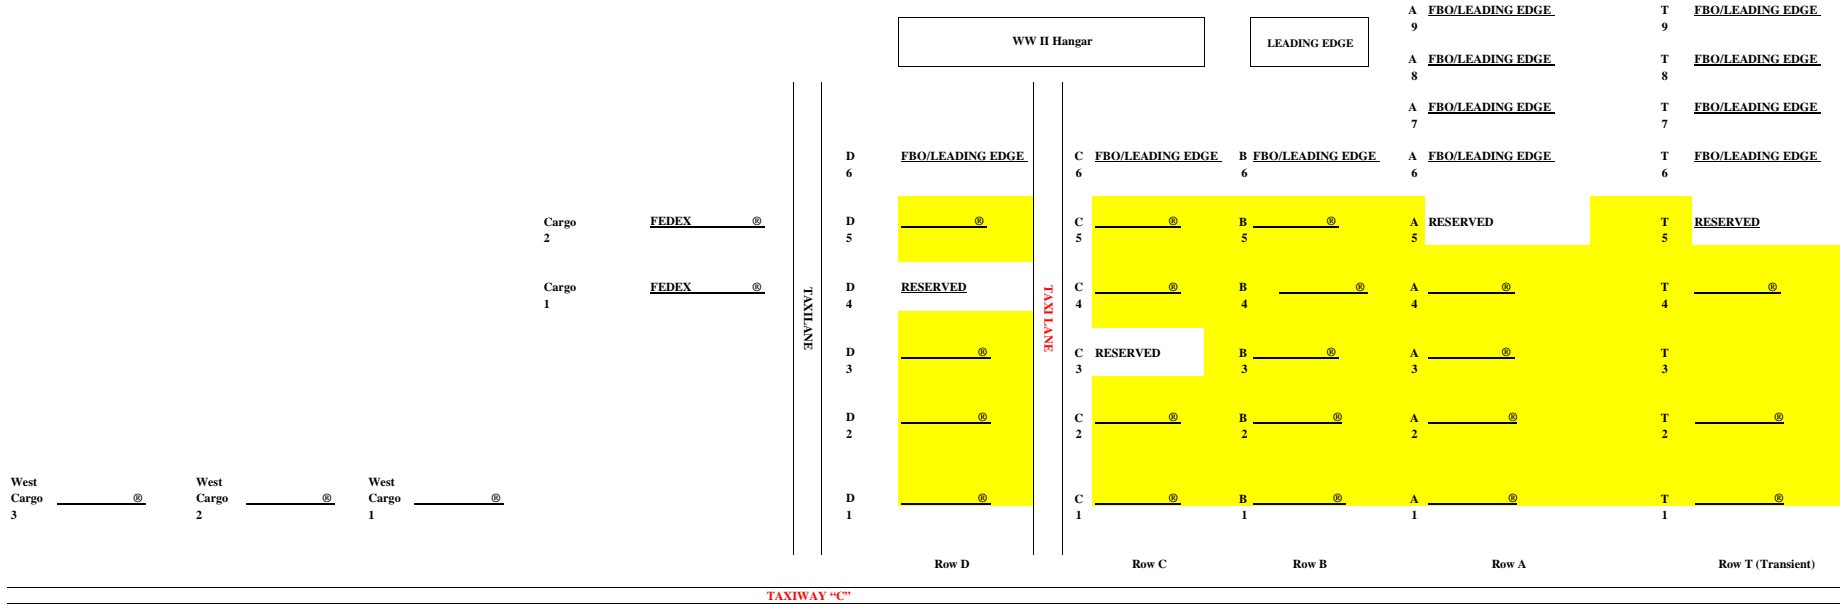

ROBERTS FIELD – REDMOND MUNICIPAL AIRPORT
GA RAMP TIE-DOWN ASSIGNMENTS

@= City tie-downs available to mark