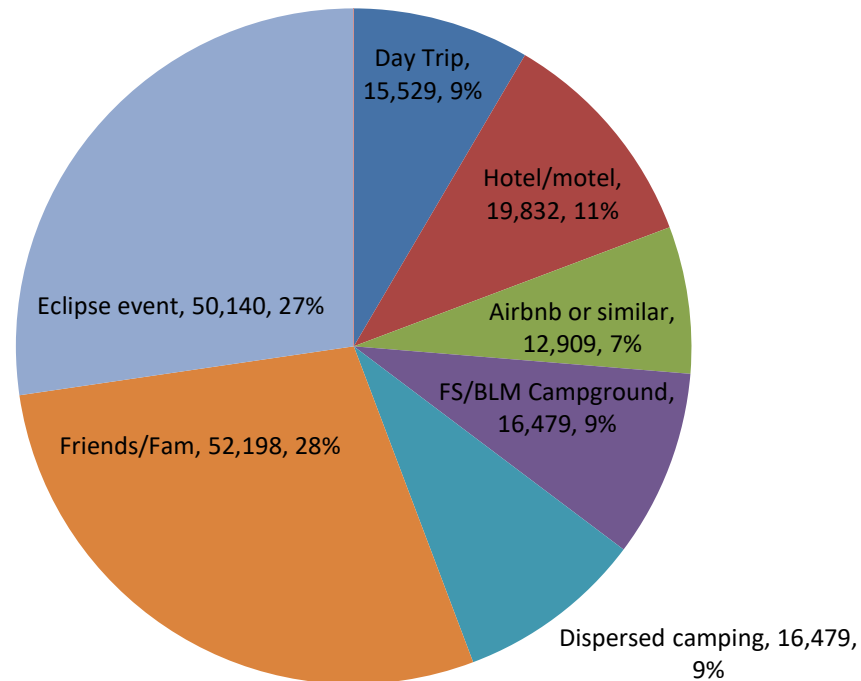

99% ACCURATE +/- 5%

- Survey data as of 0845 hours July 31, 2017
- 1,068 OUT OF AREA survey respondents
- <https://www.surveymonkey.com/r/COEclipse>
- Survey respondents gathered by link shares on Facebook: COEIN accounts, personal accounts, and TSE Chaser online communities, Twitter, Reddit, That Oregon Life

Arrival Date

99% ACCURATE +/- 5%

- Survey data as of 0845 hours July 31, 2017
- 1,068 OUT OF AREA survey respondents
- <https://www.surveymonkey.com/r/COEclipse>
- Survey respondents gathered by link shares on Facebook: COEIN accounts, personal accounts, and TSE Chaser online communities, Twitter, Reddit, That Oregon Life

Departure Date

99% ACCURATE +/- 5%

- Survey data as of 0845 hours July 31, 2017
- 1,068 OUT OF AREA survey respondents
- <https://www.surveymonkey.com/r/COEclipse>
- Survey respondents gathered by link shares on Facebook: COEIN accounts, personal accounts, and TSE Chaser online communities, Twitter, Reddit, That Oregon Life

Lodging

99% ACCURATE +/- 5%

- Survey data as of 0845 hours July 31, 2017
- 1,068 OUT OF AREA survey respondents
- <https://www.surveymonkey.com/r/COEclipse>
- Survey respondents gathered by link shares on Facebook: COEIN accounts, personal accounts, and TSE Chaser online communities, Twitter, Reddit, That Oregon Life