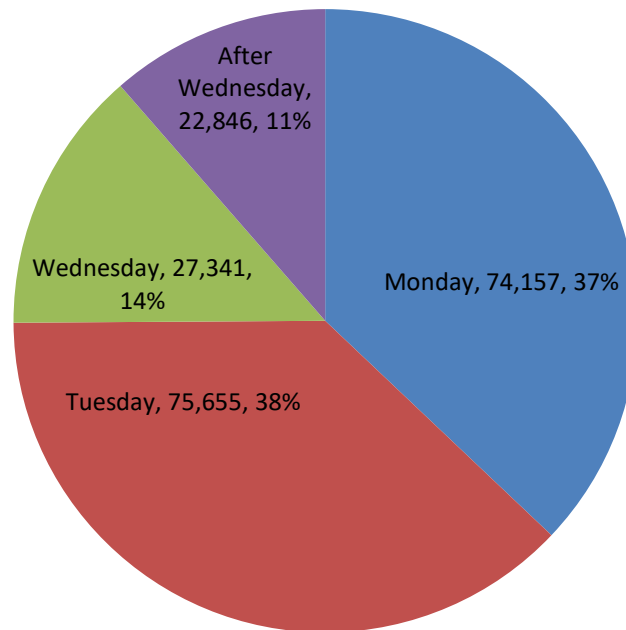

99% ACCURATE +/- 5%

- Survey data as of 0845 hours July 31, 2017
- 1,068 OUT OF AREA survey respondents
- <https://www.surveymonkey.com/r/COEclipse>
- Survey respondents gathered by link shares on Facebook: COEIN accounts, personal accounts, and TSE Chaser online communities, Twitter, Reddit, That Oregon Life

Arrival Date

99% ACCURATE +/- 5%

- Survey data as of 0845 hours July 31, 2017
- 1,068 OUT OF AREA survey respondents
- <https://www.surveymonkey.com/r/COEclipse>
- Survey respondents gathered by link shares on Facebook: COEIN accounts, personal accounts, and TSE Chaser online communities, Twitter, Reddit, That Oregon Life

Departure Date

99% ACCURATE +/- 5%

- Survey data as of 0845 hours July 31, 2017
- 1,068 OUT OF AREA survey respondents
- <https://www.surveymonkey.com/r/COEclipse>
- Survey respondents gathered by link shares on Facebook: COEIN accounts, personal accounts, and TSE Chaser online communities, Twitter, Reddit, That Oregon Life