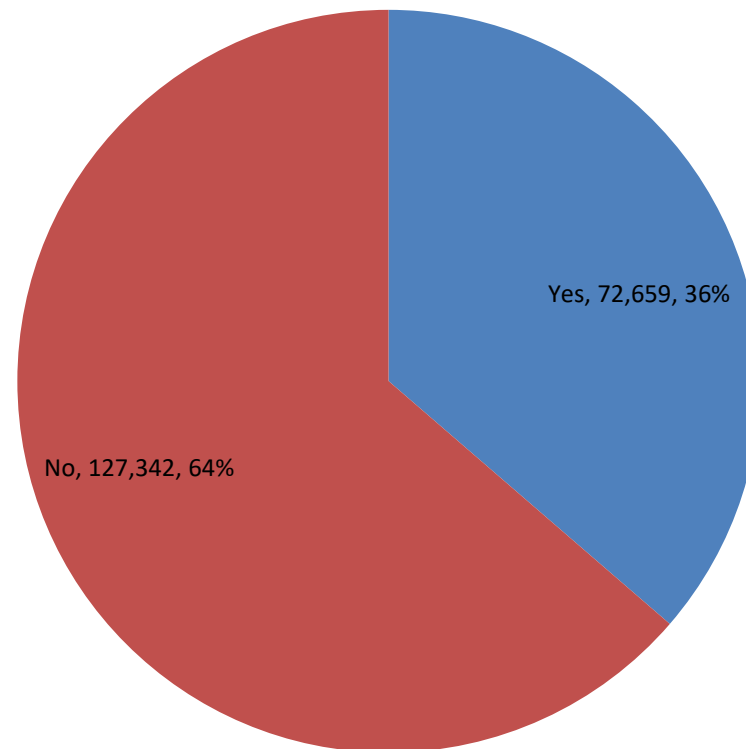

99% ACCURATE +/- 5%

- Survey data as of 0845 hours July 31, 2017
- 1,068 OUT OF AREA survey respondents
- <https://www.surveymonkey.com/r/COEclipse>
- Survey respondents gathered by link shares on Facebook: COEIN accounts, personal accounts, and TSE Chaser online communities, Twitter, Reddit, That Oregon Life

Are you going to an eclipse-related event?