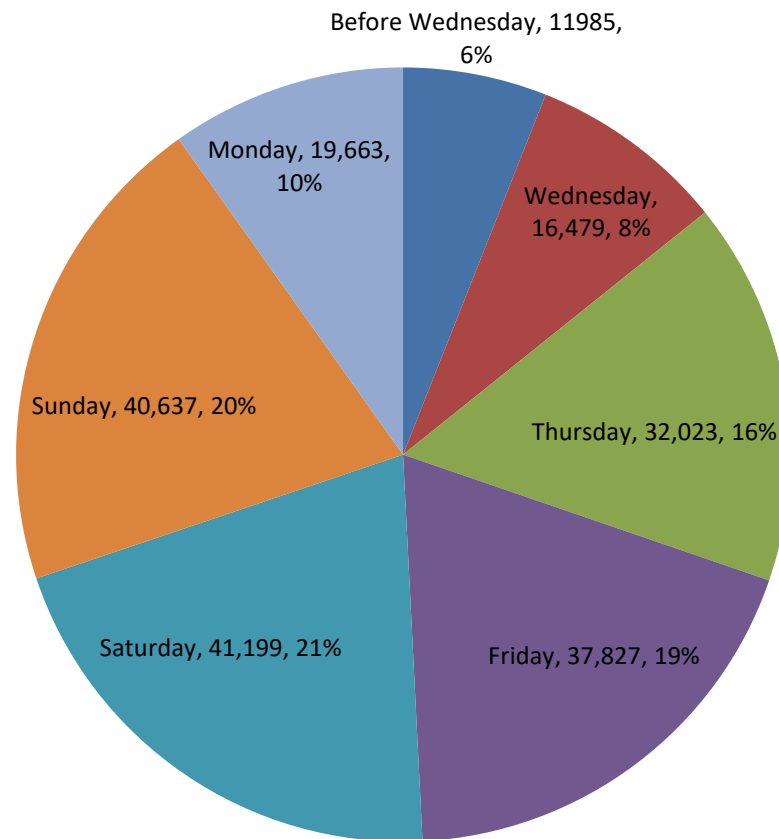

99% ACCURATE +/- 5%

- Survey data as of 0845 hours July 31, 2017
- 1,068 OUT OF AREA survey respondents
- <https://www.surveymonkey.com/r/COEclipse>
- Survey respondents gathered by link shares on Facebook: COEIN accounts, personal accounts, and TSE Chaser online communities, Twitter, Reddit, That Oregon Life

Arrival Date

99% ACCURATE +/- 5%

- Survey data as of 0845 hours July 31, 2017
- 1,068 OUT OF AREA survey respondents
- <https://www.surveymonkey.com/r/COEclipse>
- Survey respondents gathered by link shares on Facebook: COEIN accounts, personal accounts, and TSE Chaser online communities, Twitter, Reddit, That Oregon Life

Departure Date

99% ACCURATE +/- 5%

- Survey data as of 0845 hours July 31, 2017
- 1,068 OUT OF AREA survey respondents
- <https://www.surveymonkey.com/r/COEclipse>
- Survey respondents gathered by link shares on Facebook: COEIN accounts, personal accounts, and TSE Chaser online communities, Twitter, Reddit, That Oregon Life

Are you going to an eclipse-related event?

99% ACCURATE +/- 5%

- Survey data as of 0845 hours July 31, 2017
- 1,068 OUT OF AREA survey respondents
- <https://www.surveymonkey.com/r/COEclipse>
- Survey respondents gathered by link shares on Facebook: COEIN accounts, personal accounts, and TSE Chaser online communities, Twitter, Reddit, That Oregon Life