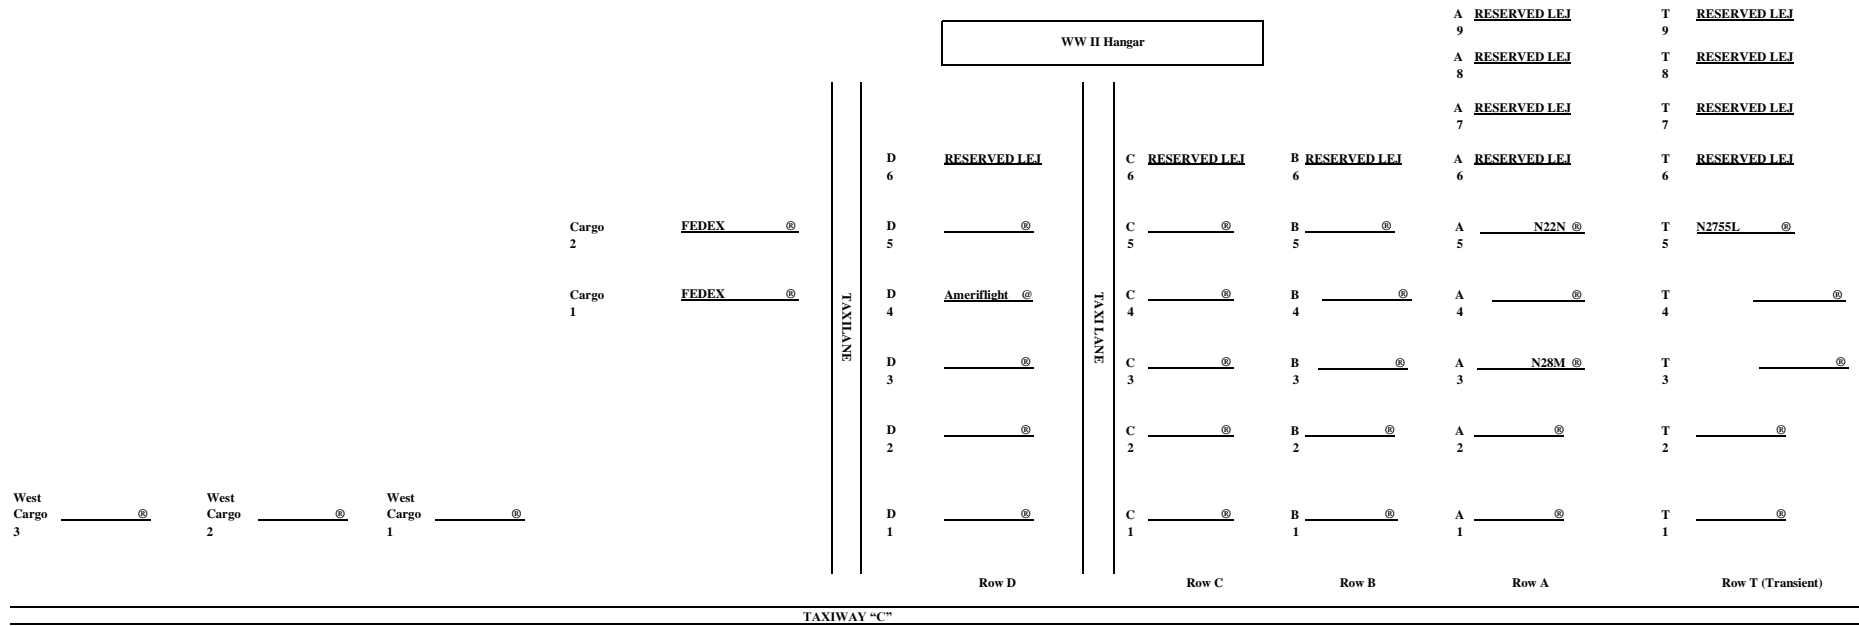

**ROBERTS FIELD – REDMOND MUNICIPAL AIRPORT  
GA RAMP TIE-DOWN ASSIGNMENTS**

**OLD LANCAIR TIEDOWN/ AIRPORT WAY**

S N4VC @  
1 Kit Components/ Lancair  
(Doug Weitman)

Transient Parking Fees  
Rate Per Night  
\$5.00 Single  
\$8.00 Twin  
\$10.00 Jet or Helicopter

@= City tiedowns available to park or are leased